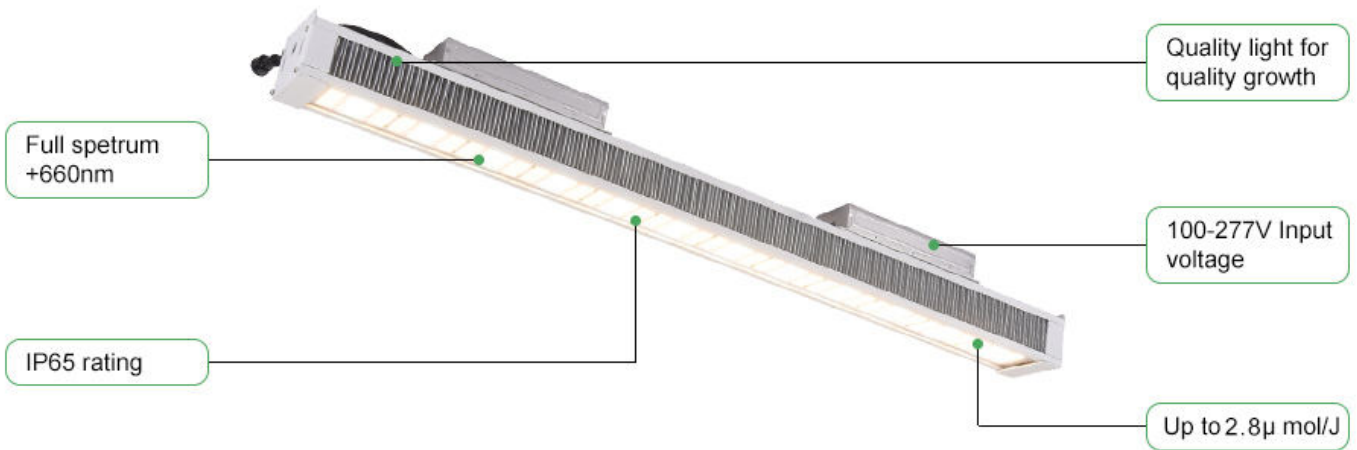

LED 640W Code:LLL0640CHH0080

LED Grow Lights

Product Feature

- Shorten growth cycles
- Improve color, shape and taste
- Plant growth is not affected by the weather
- Custom light recipe to fit your crop and situation
- Best for all plants all stages growing
- Increase yield & crop quality
- Low maintenance costs
- Easy to mount and connect

1. Full-spectrum light output
2. High efficiency (2.8 μmol/j)
3. High output for high intensity
4. Ambient temperatures from -10°C (14°F) to 40°C (104°F)
5. Intelligent control design and 0-100% power dimming function.
6. Long life time :L90: >54,000hrs

LED 640W Code:LLL0640CHH0080

LED Grow Lights

640W PPFD in 15cm

640W PPFD in 30cm

640W PPFD in 45cm

640W PPFD in 60cm

DIMENSION

UNFOLD DIMENSION

Case Length	115cm	45.2"
Case Width	10cm	3.93"
Height	14.5cm	4.72"
Weight	3.4kg	7.5lbs

SPECIFICATIONS

Light Source	LED
Spectrum	Full spectrum
PPF	1780±5%umol/s
Input Power	640±5%W
Efficacy	2.8umol/J
input voltage	45.2"L×3.1"W×3.93" H 115cmL×8cm W×10cm H
Outer Carton Size	47.2"L×3.93"W×4.72"H 120cm L*10cm W*12cm H
Weight	7.5lbs 3.4kg
Ride height	≥24"(60cm) Above Canopy