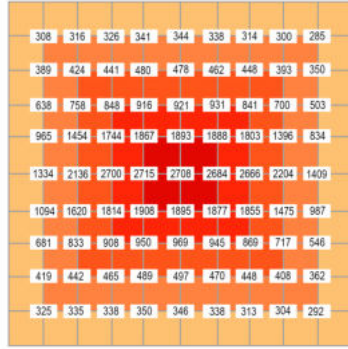

LED 640W Code:LLL0640CHH0080

LED Grow Lights

Product Feature

- Shorten growth cycles
- Improve color, shape and taste
- Plant growth is not affected by the weather
- Custom light recipe to fit your crop and situation
- Best for all plants all stages growing
- Increase yield & crop quality
- Low maintenance costs
- Easy to mount and connect

LED 640W Code:LLL0640CHH0080

LED Grow Lights

640W PPFD in 15cm

640W PPFD in 30cm

640W PPFD in 45cm

640W PPFD in 60cm

DIMENSION

UNFOLD DIMENSION

Case Length	115cm	45.2"
Case Width	10cm	3.93"
Height	14.5cm	4.72"
Weight	3.4kg	7.5lbs

SPECIFICATIONS

Light Source	LED
Spectrum	Full spectrum
PPF	1780±5%umol/s
Input Power	640±5%W
Efficacy	2.8umol/J
input voltage	45.2"L×3.1"W×3.93" H 115cmL×8cm W×10cm H
Outer Carton Size	47.2"L×3.93"W×4.72"H 120cm L*10cm W*12cm H
Weight	7.5lbs 3.4kg
Ride height	≥24"(60cm) Above Canopy