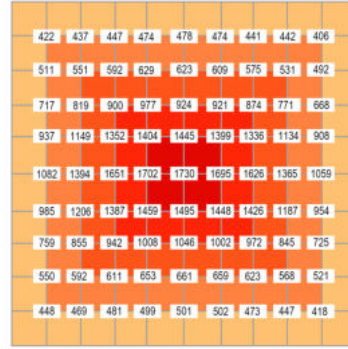

LED 640W Code:LLL0640CHH0080

LED Grow Lights

640W PPFD in 15cm

640W PPFD in 30cm

640W PPFD in 45cm

640W PPFD in 60cm

DIMENSION

UNFOLD DIMENSION

Case Length	115cm	45.2"
Case Width	10cm	3.93"
Height	14.5cm	4.72"
Weight	3.4kg	7.5lbs

SPECIFICATIONS

Light Source	LED
Spectrum	Full spectrum
PPF	1780±5%umol/s
Input Power	640±5%W
Efficacy	2.8umol/J
input voltage	45.2"L×3.1"W×3.93" H 115cmL×8cm W×10cm H
Outer Carton Size	47.2"L×3.93"W×4.72"H 120cm L*10cm W*12cm H
Weight	7.5lbs 3.4kg
Ride height	≥24"(60cm) Above Canopy