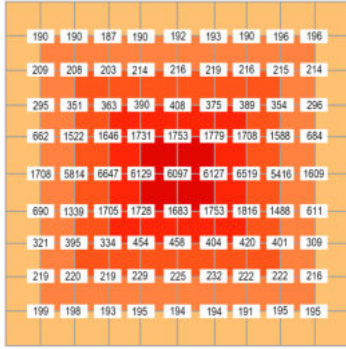

LED 640W Code:LLL0640CHH0080

LED Grow Lights

Product Feature

- Shorten growth cycles
- Improve color, shape and taste
- Plant growth is not affected by the weather
- Custom light recipe to fit your crop and situation
- Best for all plants all stages growing
- Increase yield & crop quality
- Low maintenance costs
- Easy to mount and connect

LED 640W Code:LLL0640CHH0080

LED Grow Lights

640W PPFD in 15cm

640W PPFD in 30cm

640W PPFD in 45cm

640W PPFD in 60cm

DIMENSION

UNFOLD DIMENSION

Case Length	115cm	45.2"
Case Width	10cm	3.93"
Height	14.5cm	4.72"
Weight	3.4kg	7.5lbs

SPECIFICATIONS

Light Source	LED
Spectrum	Full spectrum
PPF	1780±5%umol/s
Input Power	640±5%W
Efficacy	2.8umol/J
input voltage	45.2"L×3.1"W×3.93" H 115cmL×8cm W×10cm H
Outer Carton Size	47.2"L×3.93"W×4.72"H 120cm L*10cm W*12cm H
Weight	7.5lbs 3.4kg
Ride height	≥24"(60cm) Above Canopy