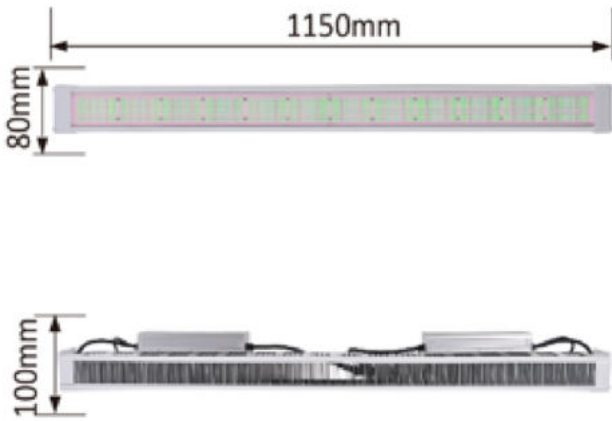

LED 640W Code:LLL0640CHH0080

LED Grow Lights

640W PPFD in 15cm

640W PPFD in 30cm

640W PPFD in 45cm

640W PPFD in 60cm

DIMENSION

UNFOLD DIMENSION

Case Length	115cm	45.2"
Case Width	10cm	3.93"
Height	14.5cm	4.72"
Weight	3.4kg	7.5lbs

SPECIFICATIONS

Light Source	LED
Spectrum	Full spectrum
PPF	1780±5%umol/s
Input Power	640±5%W
Efficacy	2.8umol/J
input voltage	45.2"L×3.1"W×3.93" H 115cmL×8cm W×10cm H
Outer Carton Size	47.2"L×3.93"W×4.72"H 120cm L*10cm W*12cm H
Weight	7.5lbs 3.4kg
Ride height	≥24"(60cm) Above Canopy