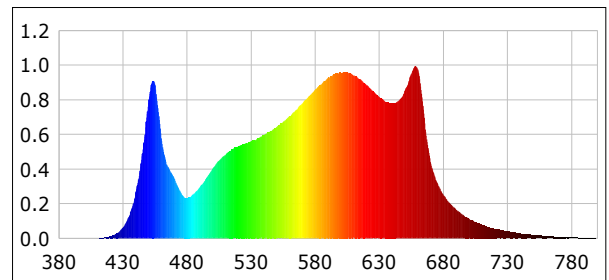

LED 640W Code:LLL0640CHH0080

LED Grow Lights

Product Feature

- Shorten growth cycles
- Improve color, shape and taste
- Plant growth is not affected by the weather
- Custom light recipe to fit your crop and situation
- Best for all plants all stages growing
- Increase yield & crop quality
- Low maintenance costs
- Easy to mount and connect

1. Full-spectrum light output
2. High efficiency (2.8 μmol/j)
3. High output for high intensity
4. Ambient temperatures from -10°C (14°F) to 40°C (104°F)
5. Intelligent control design and 0-100% power dimming function.
6. Long life time :L90: >54,000hrs

LED 640W Code:LLL0640CHH0080

LED Grow Lights

640W PPFD in 15cm

640W PPFD in 30cm

640W PPFD in 45cm

640W PPFD in 60cm

DIMENSION

UNFOLD DIMENSION

Case Length	115cm	45.2"
Case Width	10cm	3.93"
Height	14.5cm	4.72"
Weight	3.4kg	7.5lbs

SPECIFICATIONS

Light Source	LED
Spectrum	Full spectrum
PPF	1780±5%umol/s
Input Power	640±5%W
Efficacy	2.8umol/J
input voltage	45.2"L×3.1"W×3.93" H 115cmL×8cm W×10cm H
Outer Carton Size	47.2"L×3.93"W×4.72"H 120cm L*10cm W*12cm H
Weight	7.5lbs 3.4kg
Ride height	≥24"(60cm) Above Canopy