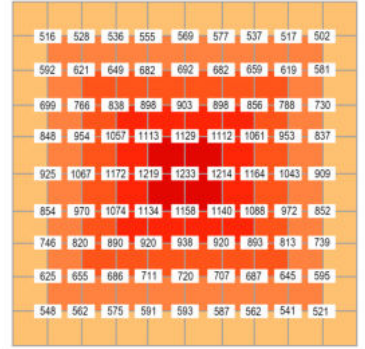

LED 640W Code:LLL0640CHH0080

LED Grow Lights

640W PPFD in 15cm

640W PPFD in 30cm

640W PPFD in 45cm

640W PPFD in 60cm

DIMENSION

UNFOLD DIMENSION

Case Length	115cm	45.2"
Case Width	10cm	3.93"
Height	14.5cm	4.72"
Weight	3.4kg	7.5lbs

SPECIFICATIONS

Light Source	LED
Spectrum	Full spectrum
PPF	1780±5%umol/s
Input Power	640±5%W
Efficacy	2.8umol/J
input voltage	45.2"L×3.1"W×3.93" H 115cmL×8cm W×10cm H
Outer Carton Size	47.2"L×3.93"W×4.72"H 120cm L*10cm W*12cm H
Weight	7.5lbs 3.4kg
Ride height	≥24"(60cm) Above Canopy