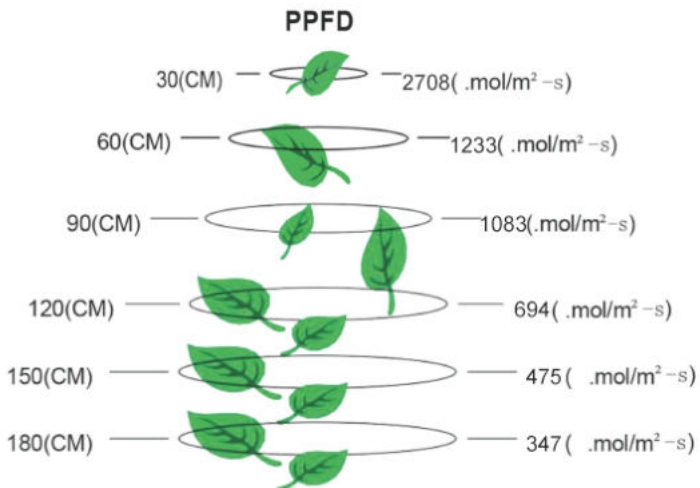

LED 640W Code:LLL0640CHH0080

LED Grow Lights

Product Feature

- Shorten growth cycles
- Improve color, shape and taste
- Plant growth is not affected by the weather
- Custom light recipe to fit your crop and situation
- Best for all plants all stages growing
- Increase yield & crop quality
- Low maintenance costs
- Easy to mount and connect

1. Full-spectrum light output
2. High efficiency (2.8 μmol/j)
3. High output for high intensity
4. Ambient temperatures from -10°C (14°F) to 40°C (104°F)
5. Intelligent control design and 0-100% power dimming function.
6. Long life time :L90: >54,000hrs

LED 640W Code:LLL0640CHH0080

LED Grow Lights

640W PPFD in 15cm

640W PPFD in 30cm

640W PPFD in 45cm

640W PPFD in 60cm

DIMENSION

UNFOLD DIMENSION

Case Length	115cm	45.2"
Case Width	10cm	3.93"
Height	14.5cm	4.72"
Weight	3.4kg	7.5lbs

SPECIFICATIONS

Light Source	LED
Spectrum	Full spectrum
PPF	1780±5%umol/s
Input Power	640±5%W
Efficacy	2.8umol/J
input voltage	45.2"L×3.1"W×3.93" H 115cmL×8cm W×10cm H
Outer Carton Size	47.2"L×3.93"W×4.72"H 120cm L*10cm W*12cm H
Weight	7.5lbs 3.4kg
Ride height	≥24"(60cm) Above Canopy