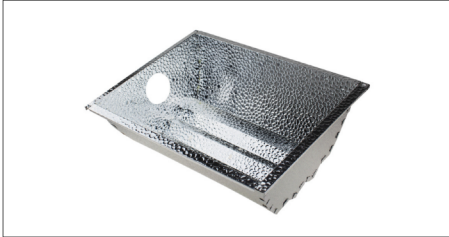

Grow Light Reflectors

Give me a piece of land, and I'll give you back a garden of promise.

LLRA0400000068

LLRB0400000068

LLRC0400000031

LLRD0400000068

LLRE0000000069

LLRF0400000069

Code	Reflectivity	Description	Size	Aluminum Plate Thickness	Lampshade Diameter
LLRA0400000068	High reflective aluminum 95%	Easy to install Low weight, low transportation cost	45*45*19	0.4mm	
LLRB0400000068	High reflective aluminum 95%	6" high transmittance strengthened glass tube Large lampshade, large reflection area Closed space design, combined with fans, effective cooling American Standard E39	67*64*18	0.4mm	6"
LLRC0400000031	High reflective aluminum 95%	6" high transmittance strengthened glass tube	63*15.2*15.2	0.4mm	6"
LLRD0400000068	High reflective aluminum 95%	Mainstream specifications Use on integrated light	31*24.5*11	0.4mm	
LLRE0000000069	High reflective aluminum 90%	Nano material reflector			
LLRF0400000069	High reflective aluminum 95%	Simple structure and easy to instal American Standard E39/European standard E40I		0.4mm	

Cords

Give me a piece of land, and I'll give you back a garden of promise.

LCOA2E7515A047

LCOB1M1615A047

LCOC1M1615A047

LCOC2M1650B047

LCOB2M1650B047

LCOC1M1600C047

LCOC1M1600C047

Code	Wire Length	Specification	Description
LCOA2E7515A047	1.5m	H05VV-F	Connect power supply and ballast
LCOB1M1615A047	1.5m	STW 16 gauge	Connect power supply and ballast
LCOC1M1615A047	1.5m	SJTW 16 gauge	Connect power supply and ballast
LCOC2M1650B047	5m	STW 16 gauge	Increase the distance between the ballast and reflector
LCOB2M1650B047	5m	STW 16 gauge	5kv E39 mogul base socket
LCOC1M1600C047		STW 16	adapts Lampcord plug to US 120V plug
LCOC1M1600C047		STW 16	Adapts ballast to Hydrofarm reflector